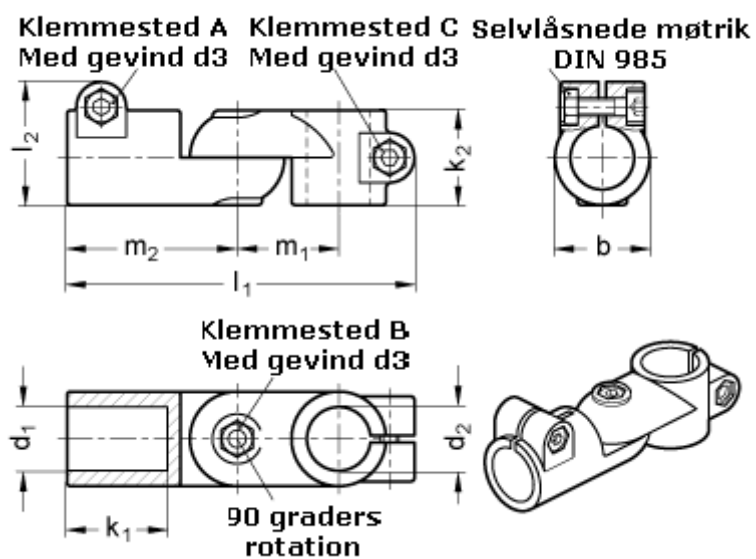

Article number: 20284B50B40S2BL

Description: E+G Swivel connector joint
GN284-B50-B40-2-BL

Measures

$b = 65$	$m_1 = 70$
$d_1 = B50$	$m_2 = 115$
$d_2 = B40$	
$d_3 = M10$	
$k_1 = 74.0$	
$k_2 = 65$	
$l_1 = 230$	
$l_2 = 77.5$	